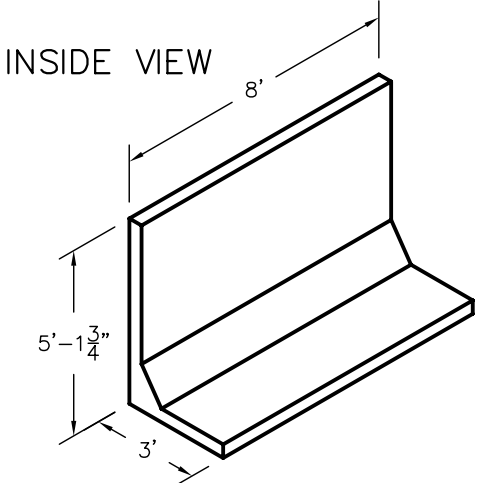

5' L PANEL

L PANEL

OUTSIDE VIEW

SHEET NO. 0 / OF 0	5 FT L PANEL		WIESER CONCRETE W3716 US HWY10. MAIDEN ROCK, WI 54750 800-325-8456	SCALE: 3/16" = 1'	REV NO.	DATE:
				DRAWN BY:		
				DATE:		
				FILE:		