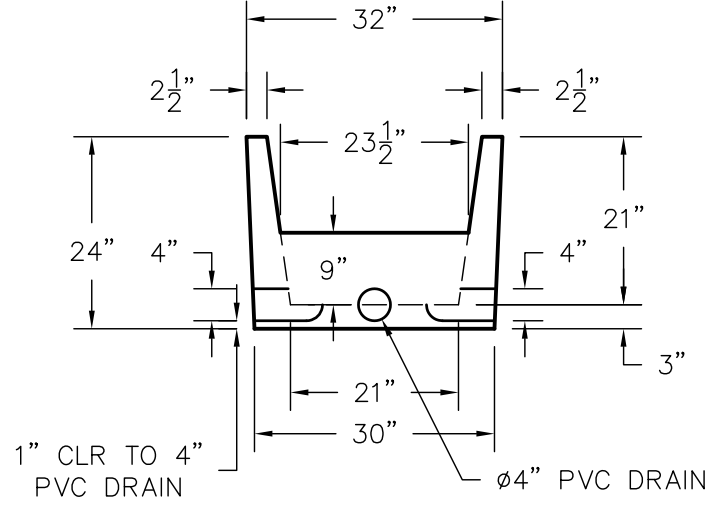

FOOT BATH 3" STANDARD FLOOR

DRAWN BY: TDS SCALE: 3/4" = 1'

DATE: 01/11/2017 REV. DATE:

FILE: i:\auto cad\foot bath\foot bath.dwg

WIESER CONCRETE
W3710 HWY 10 MAIDEN ROCK, WI 54750
800-325-8456

FOOT BATH
3" STANDARD FLOOR

SHEET
1
2

FOOT BATH 5" FLOOR W/FORK POCKETS

DRAWN BY: TDS
SCALE: 3/4" = 1'
DATE: 01/11/2017
REV. DATE:
FILE: i:\auto cad\foot bath\foot bath.dwg

WIESER CONCRETE
W3710 HWY 10 MAIDEN ROCK, WI 54750
800-325-8456

FOOT BATH
5" FLOOR W/FORK POCKETS

SHEET
2
2