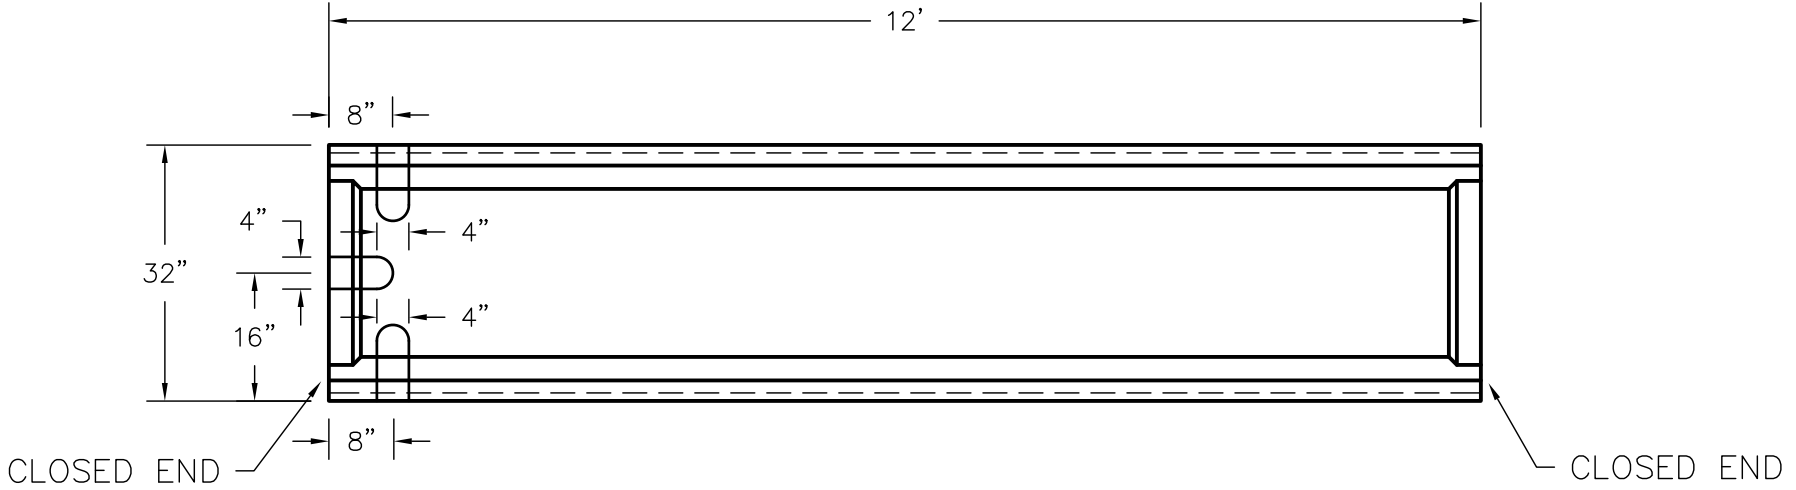

FOOT BATH 3" STANDARD FLOOR

DRAWN BY: TDS SCALE: 3/4" = 1'

DATE: 01/11/2017 REV. DATE:

FILE: i:\auto cad\foot bath\foot bath.dwg

WIESER CONCRETE
W3710 HWY 10 MAIDEN ROCK, WI 54750
800-325-8456

FOOT BATH
3" STANDARD FLOOR

SHEET
1
2

FOOT BATH 5" FLOOR W/FORK POCKETS

DRAWN BY: TDS
SCALE: 3/4" = 1'
DATE: 01/11/2017
REV. DATE:
FILE: i:\auto cad\foot bath\foot bath.dwg

WIESER CONCRETE
W3710 HWY 10 MAIDEN ROCK, WI 54750
800-325-8456

FOOT BATH
5" FLOOR W/FORK POCKETS

SHEET
2
2