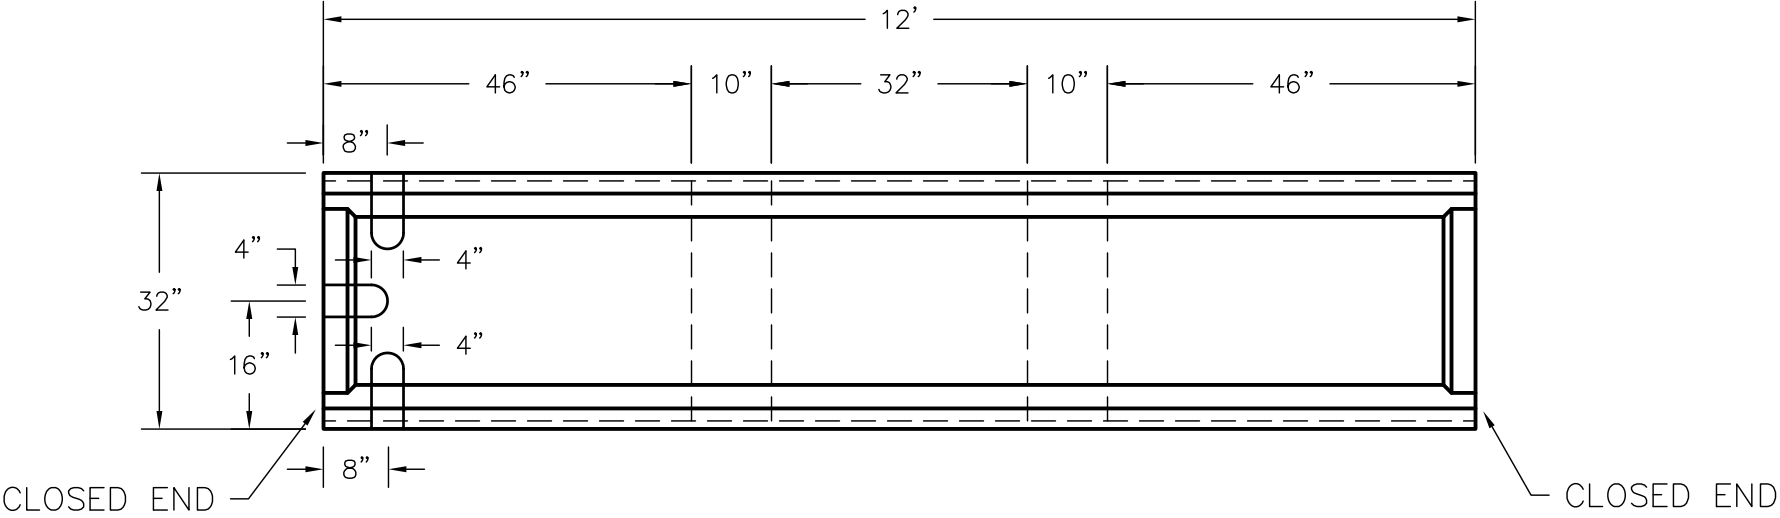

FOOT BATH 3" STANDARD FLOOR

DRAWN BY: TDS SCALE: 3/4" = 1'

DATE: 01/11/2017 REV. DATE:

FILE: i:\auto cad\foot bath\foot bath.dwg

WIESER CONCRETE
W3710 HWY 10 MAIDEN ROCK, WI 54750
800-325-8456

FOOT BATH
3" STANDARD FLOOR

SHEET
1
2

FOOT BATH 5" FLOOR W/FORK POCKETS

DRAWN BY: TDS
SCALE: 3/4" = 1'
DATE: 01/11/2017
REV. DATE:
FILE: i:\auto cad\foot bath\foot bath.dwg

WIESER CONCRETE
W3710 HWY 10 MAIDEN ROCK, WI 54750
800-325-8456

FOOT BATH
5" FLOOR W/FORK POCKETS

SHEET
2
2