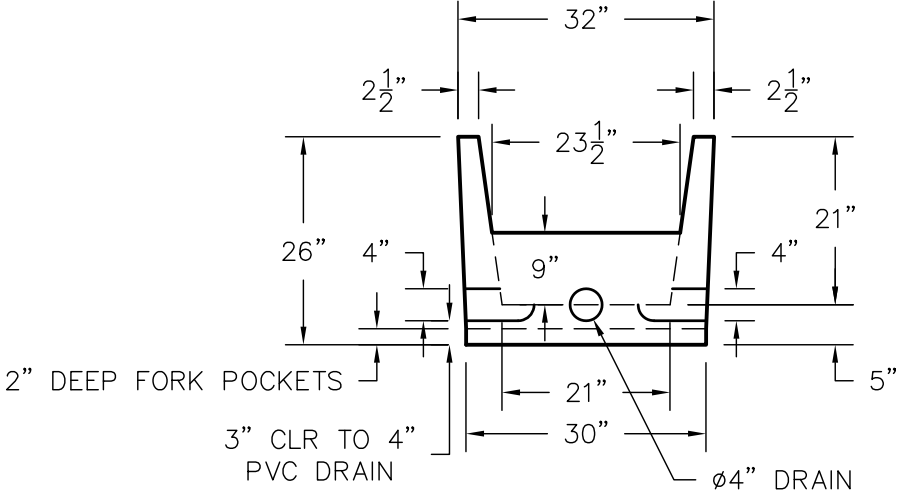

FOOT BATH 3" STANDARD FLOOR

DRAWN BY: TDS SCALE: 3/4" = 1'

DATE: 01/11/2017 REV. DATE:

FILE: i:\auto cad\foot bath\foot bath.dwg

WIESER CONCRETE
W3710 HWY 10 MAIDEN ROCK, WI 54750
800-325-8456

FOOT BATH
3" STANDARD FLOOR

SHEET
1
2

FOOT BATH 5" FLOOR W/FORK POCKETS

DRAWN BY: TDS
SCALE: 3/4" = 1'
DATE: 01/11/2017
REV. DATE:
FILE: i:\auto cad\foot bath\foot bath.dwg

WIESER CONCRETE
W3710 HWY 10 MAIDEN ROCK, WI 54750
800-325-8456

FOOT BATH
5" FLOOR W/FORK POCKETS

SHEET
2
2